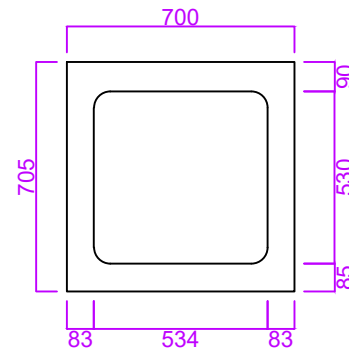

# Kingston Compact Curtain

- No assembly, arrives ready for installation.
- Integrated bottle shelf, riser rail and handset holder.
- White gel coat finish.
- Supplied with adjustable leg kit (90-130mm).
- 50mm waste and trap as standard.

LEG POSITIONING

ROOF

PLINTH DETAIL

Product Name: Kingston Compact

Product Code: KCC

Configuration: One Piece / Whole

Material / Colour: GRP / White

Door Type / Finish: Curtain / White