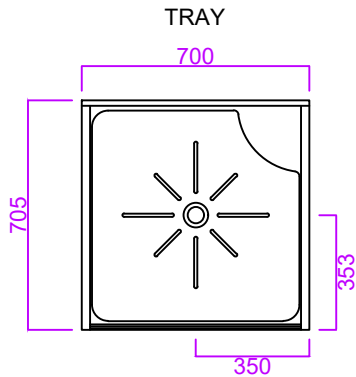

# Kingston Compact Curtain

- No assembly, arrives ready for installation.
- Integrated bottle shelf, riser rail and handset holder.
- White gel coat finish.
- Supplied with adjustable leg kit (90-130mm).
- 50mm waste and trap as standard.

LEG POSITIONING

ROOF

PLINTH DETAIL

Product Name: Kingston Compact

Product Code: KCC

Configuration: One Piece / Whole

Material / Colour: GRP / White

Door Type / Finish: Curtain / White