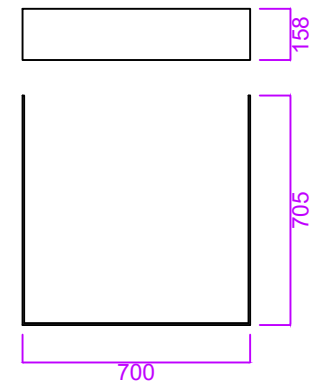

# Kingston Compact Curtain

- No assembly, arrives ready for installation.
- Integrated bottle shelf, riser rail and handset holder.
- White gel coat finish.
- Supplied with adjustable leg kit (90-130mm).
- 50mm waste and trap as standard.

LEG POSITIONING

ROOF

PLINTH DETAIL

Product Name: Kingston Compact

Product Code: KCC

Configuration: One Piece / Whole

Material / Colour: GRP / White

Door Type / Finish: Curtain / White