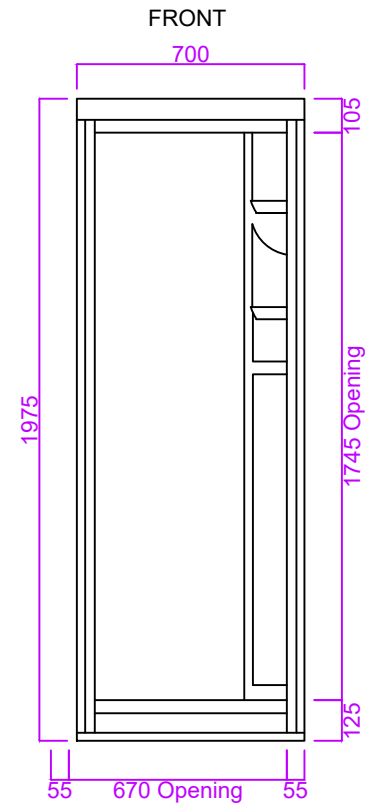

# Kingston Compact Curtain

- No assembly, arrives ready for installation.
- Integrated bottle shelf, riser rail and handset holder.
- White gel coat finish.
- Supplied with adjustable leg kit (90-130mm).
- 50mm waste and trap as standard.

LEG POSITIONING

ROOF

PLINTH DETAIL

Product Name: Kingston Compact

Product Code: KCC

Configuration: One Piece / Whole

Material / Colour: GRP / White

Door Type / Finish: Curtain / White