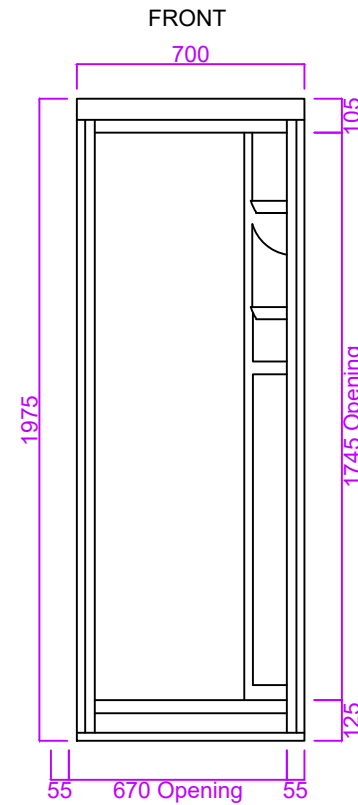

Kingston Compact Pivot

- No assembly, arrives ready for installation.
- Integrated full length bottle shelf, riser rail and handset holder.
- White gel coat finish.
- Supplied with adjustable leg kit (90-130mm).
- 50mm waste and trap as standard.

LEG POSITIONING

ROOF

PLINTH DETAIL

Product Name: Kingston Compact
Product Code: KCP
Configuration: One Piece / Whole
Material / Colour: GRP / White
Door Type / Finish: Pivot / White