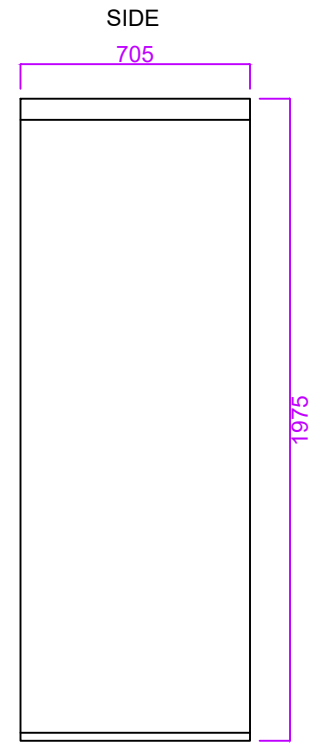

Kingston Compact Pivot

- No assembly, arrives ready for installation.
- Integrated full length bottle shelf, riser rail and handset holder.
- White gel coat finish.
- Supplied with adjustable leg kit (90-130mm).
- 50mm waste and trap as standard.

LEG POSITIONING

ROOF

PLINTH DETAIL

Product Name: Kingston Compact
Product Code: KCP
Configuration: One Piece / Whole
Material / Colour: GRP / White
Door Type / Finish: Pivot / White