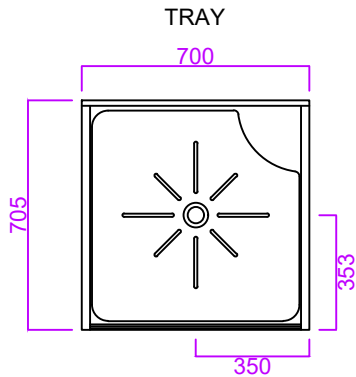

Kingston Compact Pivot

- No assembly, arrives ready for installation.
- Integrated full length bottle shelf, riser rail and handset holder.
- White gel coat finish.
- Supplied with adjustable leg kit (90-130mm).
- 50mm waste and trap as standard.

LEG POSITIONING

ROOF

PLINTH DETAIL

Product Name: Kingston Compact
Product Code: KCP
Configuration: One Piece / Whole
Material / Colour: GRP / White
Door Type / Finish: Pivot / White