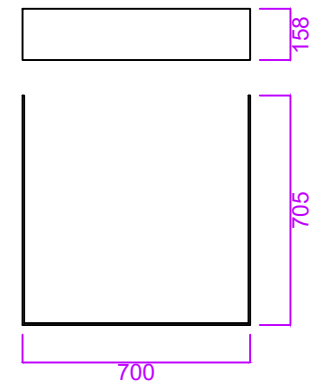

Kingston Compact Pivot

- No assembly, arrives ready for installation.
- Integrated full length bottle shelf, riser rail and handset holder.
- White gel coat finish.
- Supplied with adjustable leg kit (90-130mm).
- 50mm waste and trap as standard.

LEG POSITIONING

ROOF

PLINTH DETAIL

Product Name: Kingston Compact
Product Code: KCP
Configuration: One Piece / Whole
Material / Colour: GRP / White
Door Type / Finish: Pivot / White