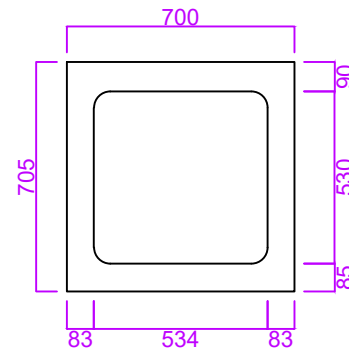

Kingston Compact Pivot

- No assembly, arrives ready for installation.
- Integrated full length bottle shelf, riser rail and handset holder.
- White gel coat finish.
- Supplied with adjustable leg kit (90-130mm).
- 50mm waste and trap as standard.

LEG POSITIONING

ROOF

PLINTH DETAIL

Product Name: Kingston Compact
Product Code: KCP
Configuration: One Piece / Whole
Material / Colour: GRP / White
Door Type / Finish: Pivot / White