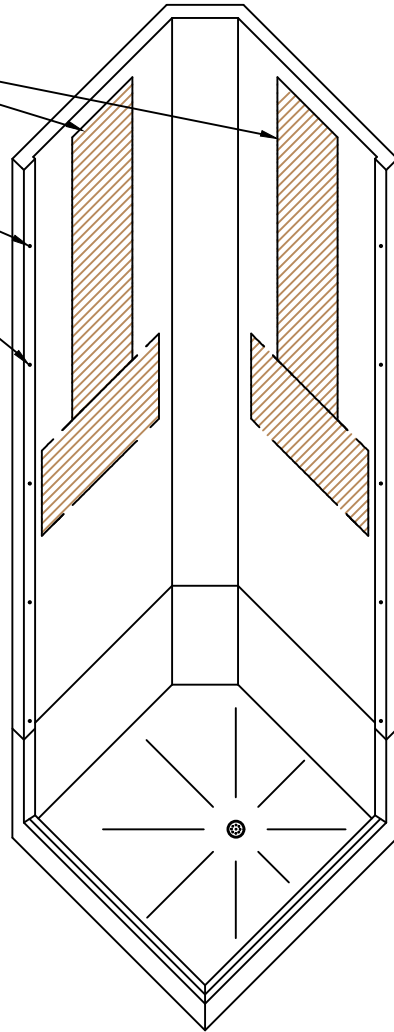

Eclipse 900 Pivot and Panel

- Reinforced to accept mixer and riser rail.
- Pre-drilled for fixing.
- White gel coat finish.
- Supplied with adjustable leg kit (90-130mm).
- Supplied with 16No. M5x25mm fixing bolts and nuts.
- 90mm waste and trap as standard.

Product Name: Eclipse Corner 900
Product Code: E9CPP
Configuration: Two piece / Sectional
Material / Colour: GRP / White
Door Type / Finish: Pivot / Chrome