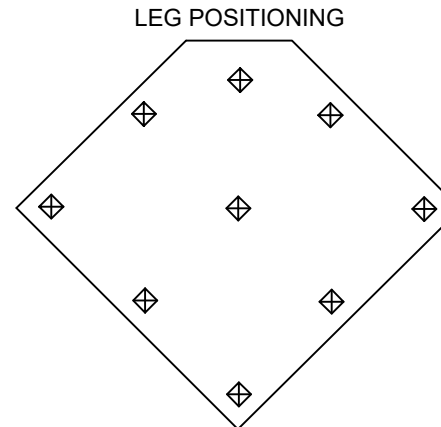

Eclipse 900 Pivot and Panel

- Reinforced to accept mixer and riser rail.
- Pre-drilled for fixing.
- White gel coat finish.
- Supplied with adjustable leg kit (90-130mm).
- Supplied with 16No. M5x25mm fixing bolts and nuts.
- 90mm waste and trap as standard.

Product Name: Eclipse Corner 900
Product Code: E9CPP
Configuration: Two piece / Sectional
Material / Colour: GRP / White
Door Type / Finish: Pivot / Chrome