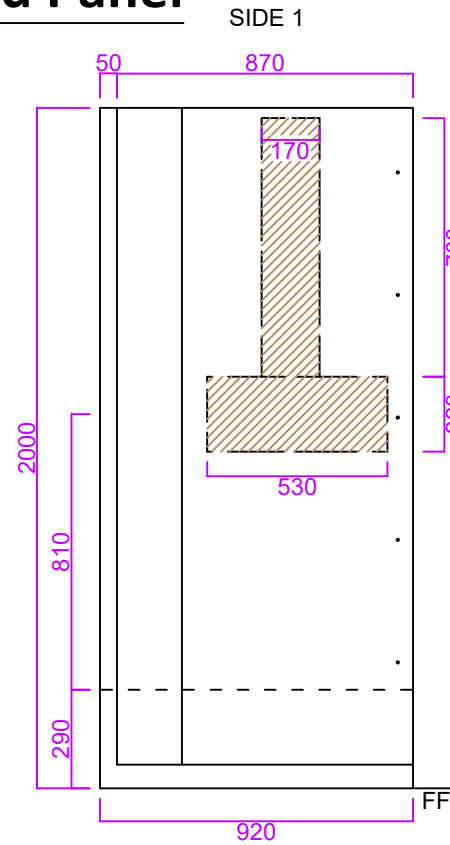

Eclipse 900 Pivot and Panel

- Reinforced to accept mixer and riser rail.
- Pre-drilled for fixing.
- White gel coat finish.
- Supplied with adjustable leg kit (90-130mm).
- Supplied with 16No. M5x25mm fixing bolts and nuts.
- 90mm waste and trap as standard.

Product Name: Eclipse Corner 900
Product Code: E9CPP
Configuration: Two piece / Sectional
Material / Colour: GRP / White
Door Type / Finish: Pivot / Chrome