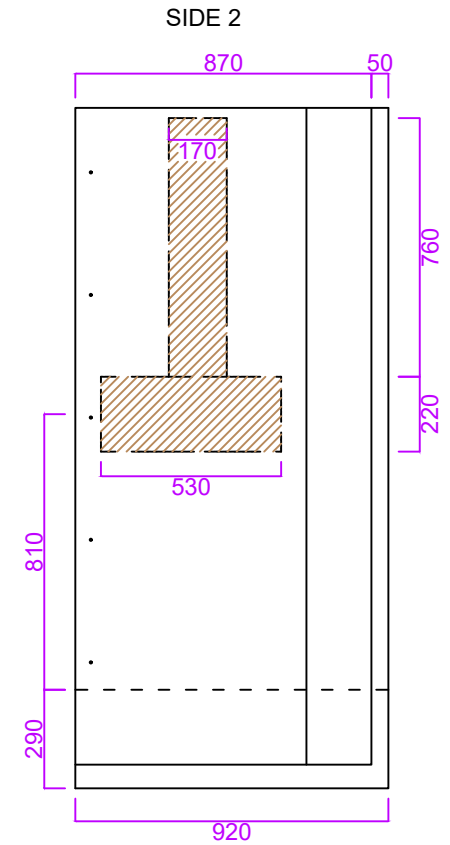

Eclipse 900 Pivot and Panel

- Reinforced to accept mixer and riser rail.
- Pre-drilled for fixing.
- White gel coat finish.
- Supplied with adjustable leg kit (90-130mm).
- Supplied with 16No. M5x25mm fixing bolts and nuts.
- 90mm waste and trap as standard.

Product Name: Eclipse Corner 900
Product Code: E9CPP
Configuration: Two piece / Sectional
Material / Colour: GRP / White
Door Type / Finish: Pivot / Chrome