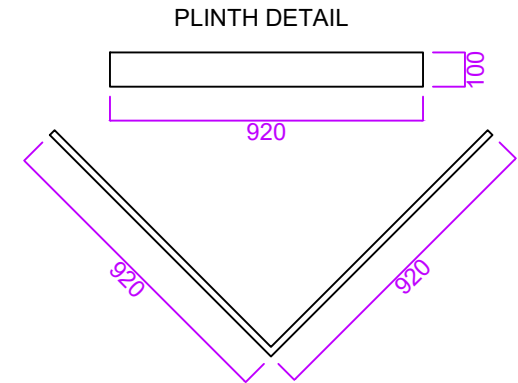

Eclipse 900 Pivot and Panel

- Reinforced to accept mixer and riser rail.
- Pre-drilled for fixing.
- White gel coat finish.
- Supplied with adjustable leg kit (90-130mm).
- Supplied with 16No. M5x25mm fixing bolts and nuts.
- 90mm waste and trap as standard.

Product Name: Eclipse Corner 900
Product Code: E9CPP
Configuration: Two piece / Sectional
Material / Colour: GRP / White
Door Type / Finish: Pivot / Chrome