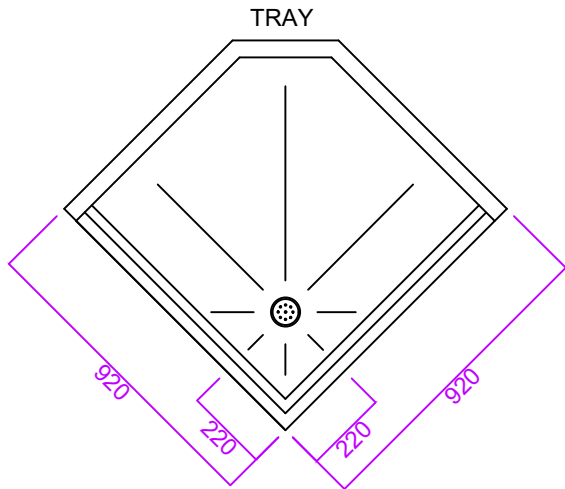

Eclipse 900 Pivot and Panel

- Reinforced to accept mixer and riser rail.
- Pre-drilled for fixing.
- White gel coat finish.
- Supplied with adjustable leg kit (90-130mm).
- Supplied with 16No. M5x25mm fixing bolts and nuts.
- 90mm waste and trap as standard.

Product Name: Eclipse Corner 900
Product Code: E9CPP
Configuration: Two piece / Sectional
Material / Colour: GRP / White
Door Type / Finish: Pivot / Chrome