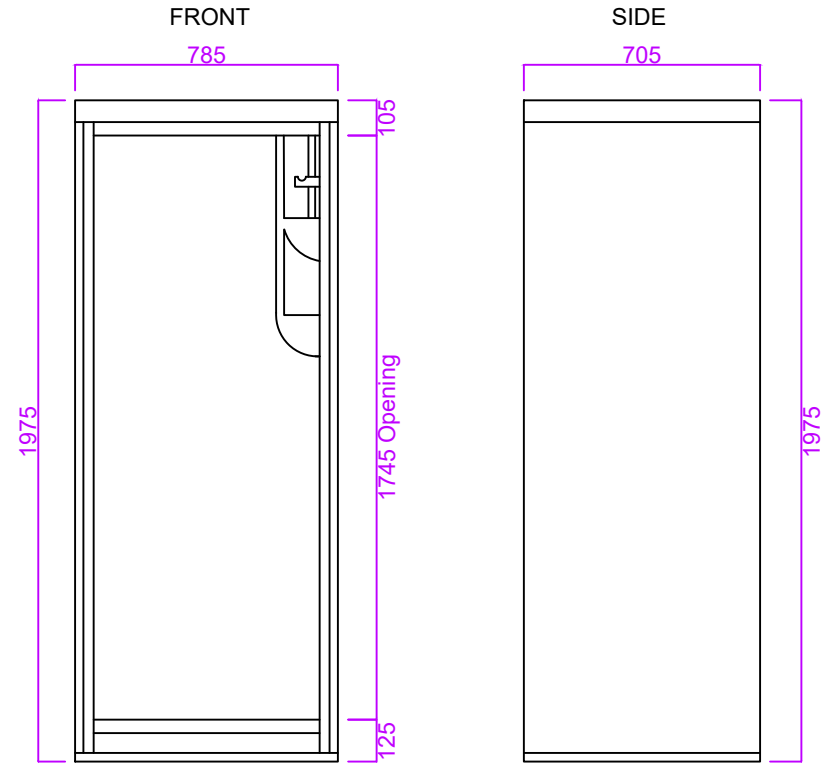

# Kingston One Piece Pivot

- No assembly, arrives ready for installation.
- Integrated bottle shelf, riser rail and handset holder.
- White gel coat finish.
- Supplied with adjustable leg kit (90-130mm).
- 50mm waste and trap as standard.

LEG POSITIONING

Product Name: Kingston One Piece
Product Code: K8P
Configuration: One Piece / Whole
Material / Colour: GRP / White
Door Type / Finish: Pivot / White