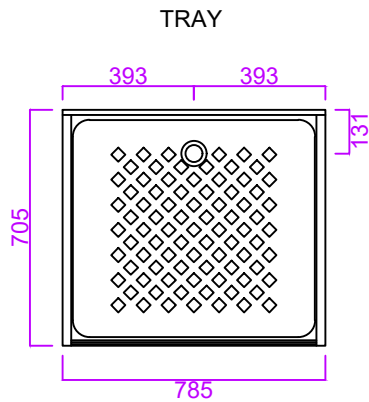

# Kingston One Piece Pivot

- No assembly, arrives ready for installation.
- Integrated bottle shelf, riser rail and handset holder.
- White gel coat finish.
- Supplied with adjustable leg kit (90-130mm).
- 50mm waste and trap as standard.

LEG POSITIONING

Product Name: Kingston One Piece
Product Code: K8P
Configuration: One Piece / Whole
Material / Colour: GRP / White
Door Type / Finish: Pivot / White