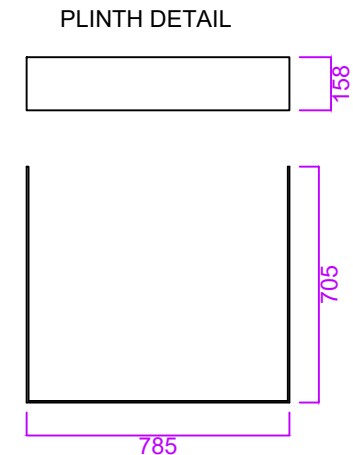

# Kingston One Piece Pivot

- No assembly, arrives ready for installation.
- Integrated bottle shelf, riser rail and handset holder.
- White gel coat finish.
- Supplied with adjustable leg kit (90-130mm).
- 50mm waste and trap as standard.

LEG POSITIONING

Product Name: Kingston One Piece
Product Code: K8P
Configuration: One Piece / Whole
Material / Colour: GRP / White
Door Type / Finish: Pivot / White