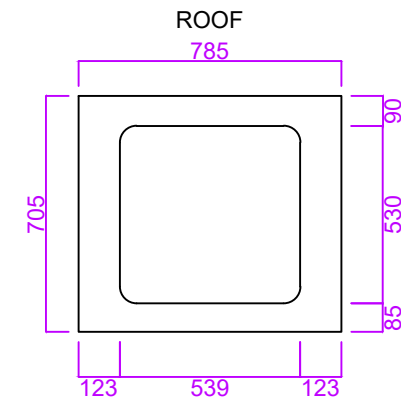

# Kingston One Piece Pivot

- No assembly, arrives ready for installation.
- Integrated bottle shelf, riser rail and handset holder.
- White gel coat finish.
- Supplied with adjustable leg kit (90-130mm).
- 50mm waste and trap as standard.

LEG POSITIONING

Product Name: Kingston One Piece
Product Code: K8P
Configuration: One Piece / Whole
Material / Colour: GRP / White
Door Type / Finish: Pivot / White