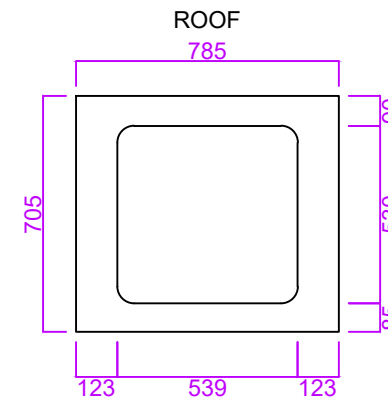

Kingston One Piece Bifold

- No assembly, arrives ready for installation.
- Integrated full length bottle shelf, riser rail and handset holder.
- White gel coat finish.
- Supplied with adjustable leg kit (90-130mm).
- 50mm waste and trap as standard.

LEG POSITIONING

Product Name: Kingston One Piece
Product Code: K8BF
Configuration: One Piece / Whole
Material / Colour: GRP / White
Door Type / Finish: Bifold / White