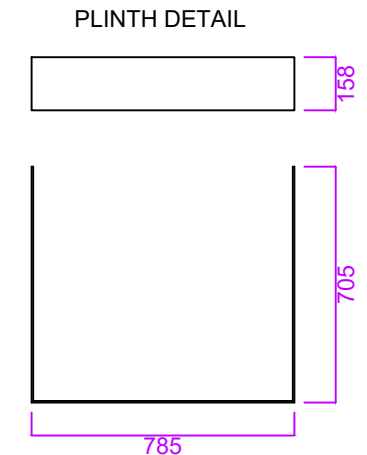

Kingston One Piece Bifold

- No assembly, arrives ready for installation.
- Integrated full length bottle shelf, riser rail and handset holder.
- White gel coat finish.
- Supplied with adjustable leg kit (90-130mm).
- 50mm waste and trap as standard.

LEG POSITIONING

Product Name: Kingston One Piece
Product Code: K8BF
Configuration: One Piece / Whole
Material / Colour: GRP / White
Door Type / Finish: Bifold / White