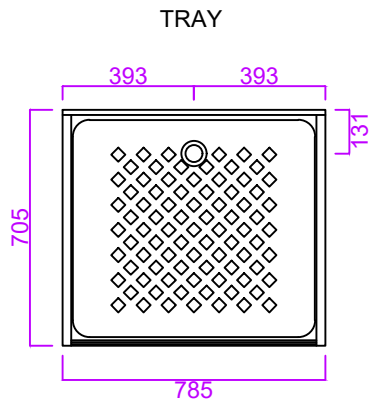

Kingston One Piece Bifold

- No assembly, arrives ready for installation.
- Integrated full length bottle shelf, riser rail and handset holder.
- White gel coat finish.
- Supplied with adjustable leg kit (90-130mm).
- 50mm waste and trap as standard.

LEG POSITIONING

Product Name: Kingston One Piece
Product Code: K8BF
Configuration: One Piece / Whole
Material / Colour: GRP / White
Door Type / Finish: Bifold / White