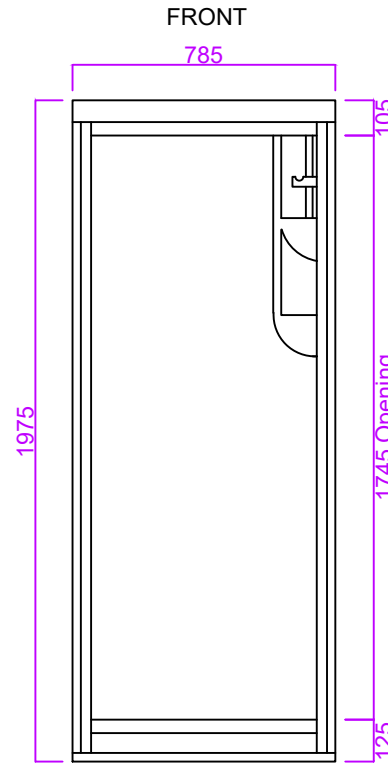

Kingston One Piece Bifold

- No assembly, arrives ready for installation.
- Integrated full length bottle shelf, riser rail and handset holder.
- White gel coat finish.
- Supplied with adjustable leg kit (90-130mm).
- 50mm waste and trap as standard.

LEG POSITIONING

Product Name: Kingston One Piece
Product Code: K8BF
Configuration: One Piece / Whole
Material / Colour: GRP / White
Door Type / Finish: Bifold / White