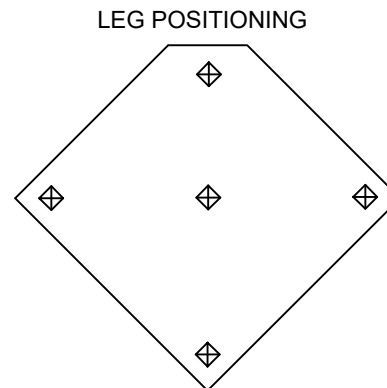

# Eclipse 800 Corner Pivot and Panel

- Reinforced to accept mixer and riser rail.
- Pre-drilled for fixing.
- White gel coat finish.
- Supplied with adjustable leg kit (90-130mm).
- Supplied with 14No. M5x25mm fixing bolts and nuts.
- 50mm waste and trap as standard.

Product Name: Eclipse Corner 800
Product Code: E8CPP
Configuration: Two piece / Sectional
Material / Colour: GRP / White
Door Type / Finish: Pivot / Chrome