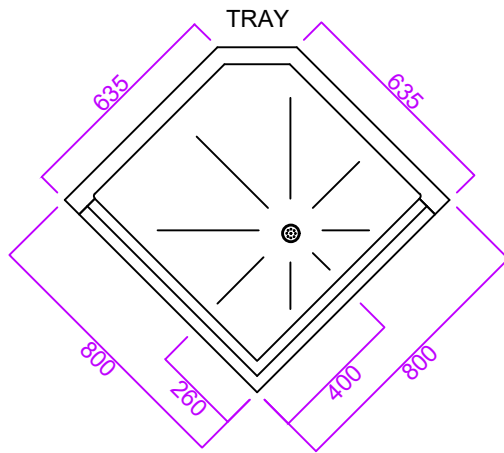

# Eclipse 800 Corner Pivot and Panel

- Reinforced to accept mixer and riser rail.
- Pre-drilled for fixing.
- White gel coat finish.
- Supplied with adjustable leg kit (90-130mm).
- Supplied with 14No. M5x25mm fixing bolts and nuts.
- 50mm waste and trap as standard.

Product Name: Eclipse Corner 800
Product Code: E8CPP
Configuration: Two piece / Sectional
Material / Colour: GRP / White
Door Type / Finish: Pivot / Chrome