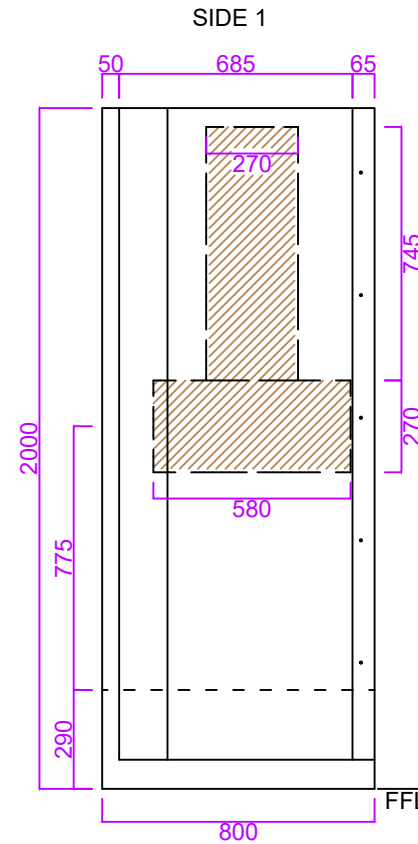

# Eclipse 800 Corner Pivot and Panel

- Reinforced to accept mixer and riser rail.
- Pre-drilled for fixing.
- White gel coat finish.
- Supplied with adjustable leg kit (90-130mm).
- Supplied with 14No. M5x25mm fixing bolts and nuts.
- 50mm waste and trap as standard.

Product Name: Eclipse Corner 800
Product Code: E8CPP
Configuration: Two piece / Sectional
Material / Colour: GRP / White
Door Type / Finish: Pivot / Chrome