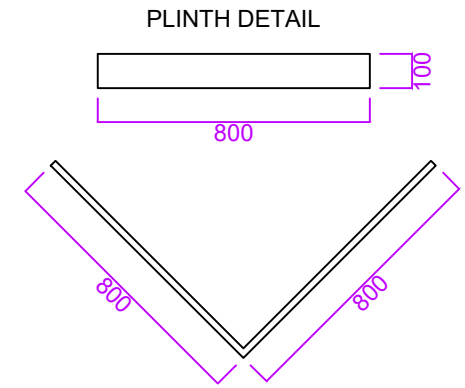

# Eclipse 800 Corner Pivot and Panel

- Reinforced to accept mixer and riser rail.
- Pre-drilled for fixing.
- White gel coat finish.
- Supplied with adjustable leg kit (90-130mm).
- Supplied with 14No. M5x25mm fixing bolts and nuts.
- 50mm waste and trap as standard.

Product Name: Eclipse Corner 800
Product Code: E8CPP
Configuration: Two piece / Sectional
Material / Colour: GRP / White
Door Type / Finish: Pivot / Chrome