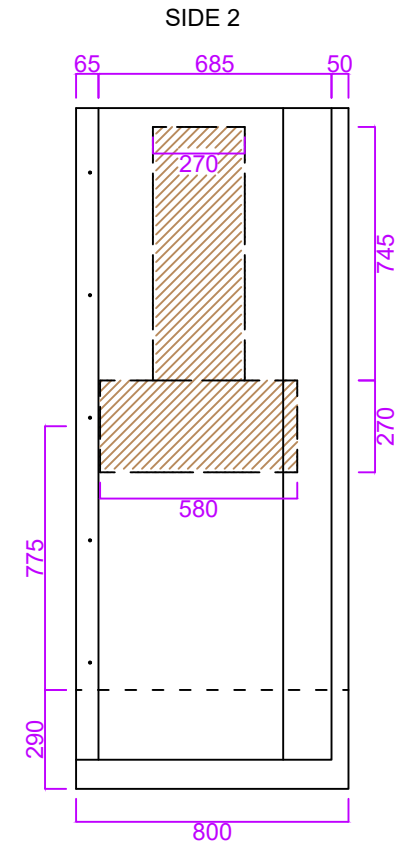

# Eclipse 800 Corner Pivot and Panel

- Reinforced to accept mixer and riser rail.
- Pre-drilled for fixing.
- White gel coat finish.
- Supplied with adjustable leg kit (90-130mm).
- Supplied with 14No. M5x25mm fixing bolts and nuts.
- 50mm waste and trap as standard.

Product Name: Eclipse Corner 800
Product Code: E8CPP
Configuration: Two piece / Sectional
Material / Colour: GRP / White
Door Type / Finish: Pivot / Chrome