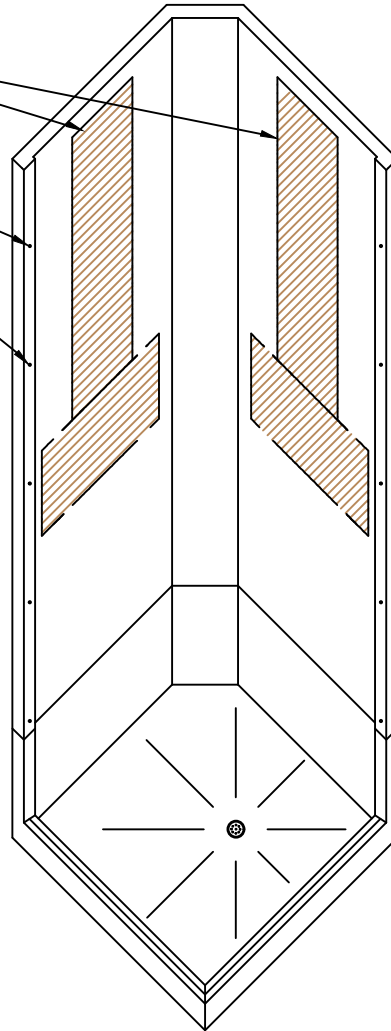

# Eclipse 800 Corner Pivot and Panel

- Reinforced to accept mixer and riser rail.
- Pre-drilled for fixing.
- White gel coat finish.
- Supplied with adjustable leg kit (90-130mm).
- Supplied with 14No. M5x25mm fixing bolts and nuts.
- 50mm waste and trap as standard.

Product Name: Eclipse Corner 800
Product Code: E8CPP
Configuration: Two piece / Sectional
Material / Colour: GRP / White
Door Type / Finish: Pivot / Chrome