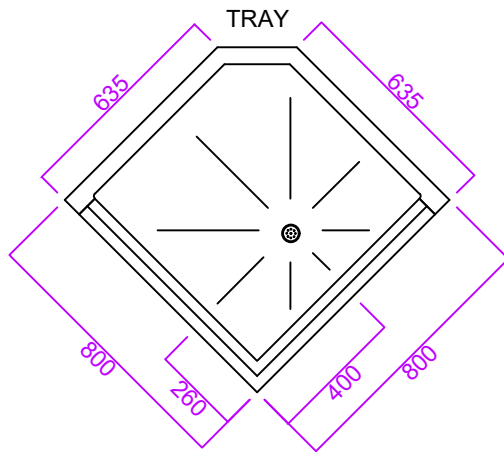

Eclipse 800 Corner Bifold and Panel

- Reinforced to accept mixer and riser rail.
- Pre-drilled for fixing.
- White gel coat finish.
- Supplied with adjustable leg kit (90-130mm).
- Supplied with 14No. M5x25mm fixing bolts and nuts.
- 50mm waste and trap as standard.

LEG POSITIONING

PLINTH DETAIL

Product Name: Eclipse Corner 800
Product Code: E8CBFP
Configuration: Two piece / Sectional
Material / Colour: GRP / White
Door Type / Finish: Bifold / Chrome