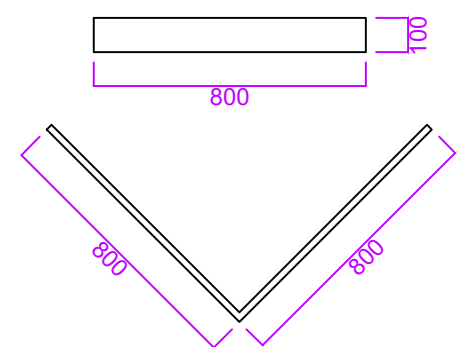

Eclipse 800 Corner Bifold and Panel

- Reinforced to accept mixer and riser rail.
- Pre-drilled for fixing.
- White gel coat finish.
- Supplied with adjustable leg kit (90-130mm).
- Supplied with 14No. M5x25mm fixing bolts and nuts.
- 50mm waste and trap as standard.

LEG POSITIONING

PLINTH DETAIL

Product Name: Eclipse Corner 800
Product Code: E8CBFP
Configuration: Two piece / Sectional
Material / Colour: GRP / White
Door Type / Finish: Bifold / Chrome