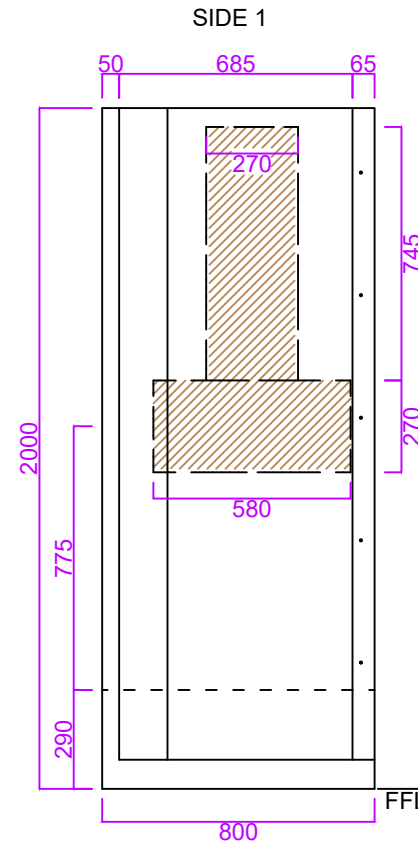

Eclipse 800 Corner Bifold and Panel

- Reinforced to accept mixer and riser rail.
- Pre-drilled for fixing.
- White gel coat finish.
- Supplied with adjustable leg kit (90-130mm).
- Supplied with 14No. M5x25mm fixing bolts and nuts.
- 50mm waste and trap as standard.

LEG POSITIONING

PLINTH DETAIL

Product Name: Eclipse Corner 800
Product Code: E8CBFP
Configuration: Two piece / Sectional
Material / Colour: GRP / White
Door Type / Finish: Bifold / Chrome