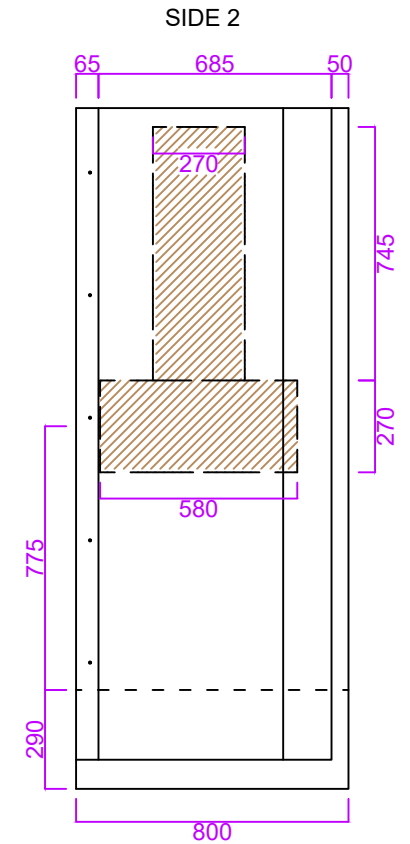

Eclipse 800 Corner Bifold and Panel

- Reinforced to accept mixer and riser rail.
- Pre-drilled for fixing.
- White gel coat finish.
- Supplied with adjustable leg kit (90-130mm).
- Supplied with 14No. M5x25mm fixing bolts and nuts.
- 50mm waste and trap as standard.

LEG POSITIONING

PLINTH DETAIL

Product Name: Eclipse Corner 800
Product Code: E8CBFP
Configuration: Two piece / Sectional
Material / Colour: GRP / White
Door Type / Finish: Bifold / Chrome