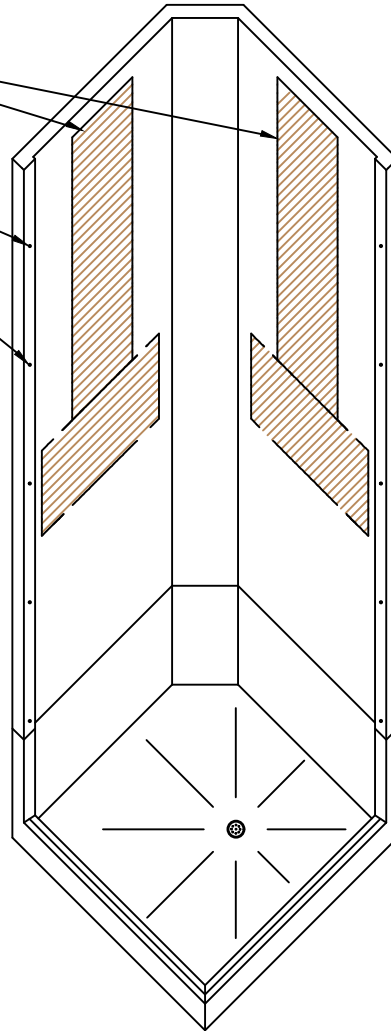

Eclipse 800 Corner Bifold and Panel

- Reinforced to accept mixer and riser rail.
- Pre-drilled for fixing.
- White gel coat finish.
- Supplied with adjustable leg kit (90-130mm).
- Supplied with 14No. M5x25mm fixing bolts and nuts.
- 50mm waste and trap as standard.

LEG POSITIONING

PLINTH DETAIL

Product Name: Eclipse Corner 800
Product Code: E8CBFP
Configuration: Two piece / Sectional
Material / Colour: GRP / White
Door Type / Finish: Bifold / Chrome