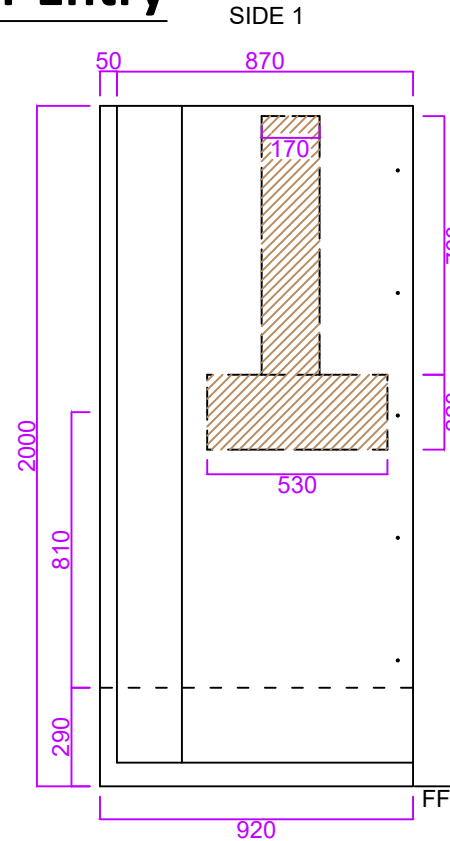

Eclipse 900 Corner Entry

- Reinforced to accept mixer and riser rail.
- Pre-drilled for fixing.
- White gel coat finish.
- Supplied with adjustable leg kit (90-130mm).
- Supplied with 16No. M5x25mm fixing bolts and nuts.
- 90mm waste and trap as standard.

Product Name: Eclipse Corner 900
Product Code: E9CE
Configuration: Two piece / Sectional
Material / Colour: GRP / White
Door Type / Finish: Corner / Chrome