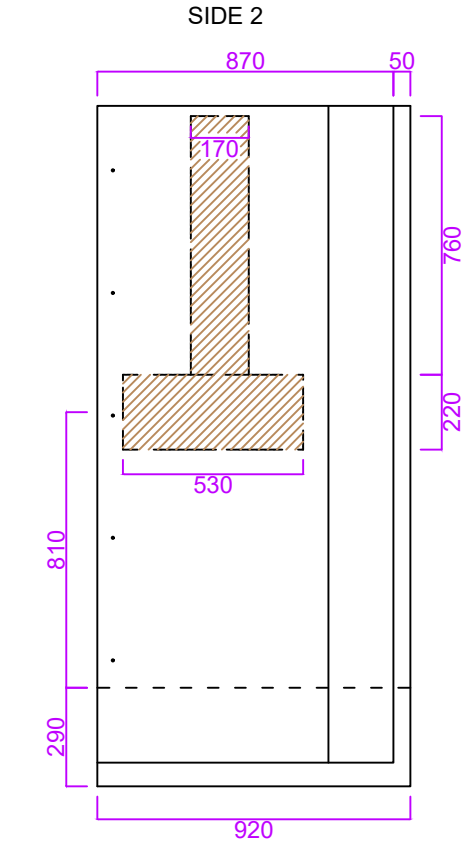

Eclipse 900 Corner Entry

- Reinforced to accept mixer and riser rail.
- Pre-drilled for fixing.
- White gel coat finish.
- Supplied with adjustable leg kit (90-130mm).
- Supplied with 16No. M5x25mm fixing bolts and nuts.
- 90mm waste and trap as standard.

Product Name: Eclipse Corner 900
Product Code: E9CE
Configuration: Two piece / Sectional
Material / Colour: GRP / White
Door Type / Finish: Corner / Chrome