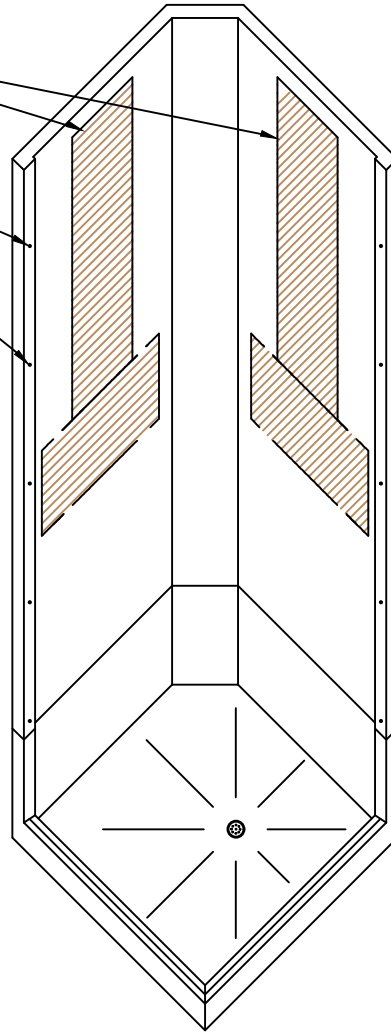

Eclipse 900 Corner Entry

- Reinforced to accept mixer and riser rail.
- Pre-drilled for fixing.
- White gel coat finish.
- Supplied with adjustable leg kit (90-130mm).
- Supplied with 16No. M5x25mm fixing bolts and nuts.
- 90mm waste and trap as standard.

Product Name: Eclipse Corner 900
Product Code: E9CE
Configuration: Two piece / Sectional
Material / Colour: GRP / White
Door Type / Finish: Corner / Chrome