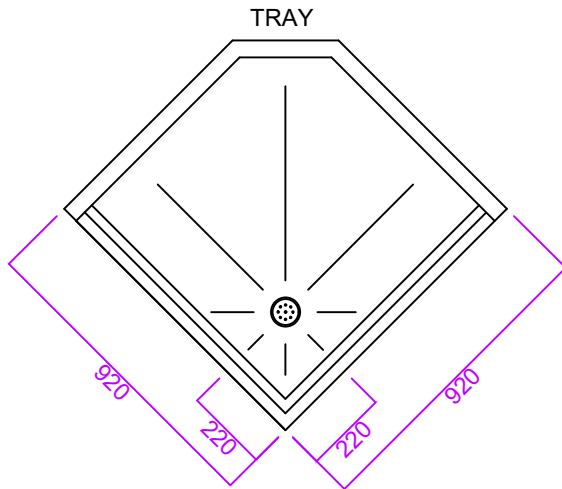

Eclipse 900 Corner Entry

- Reinforced to accept mixer and riser rail.
- Pre-drilled for fixing.
- White gel coat finish.
- Supplied with adjustable leg kit (90-130mm).
- Supplied with 16No. M5x25mm fixing bolts and nuts.
- 90mm waste and trap as standard.

Product Name: Eclipse Corner 900
Product Code: E9CE
Configuration: Two piece / Sectional
Material / Colour: GRP / White
Door Type / Finish: Corner / Chrome