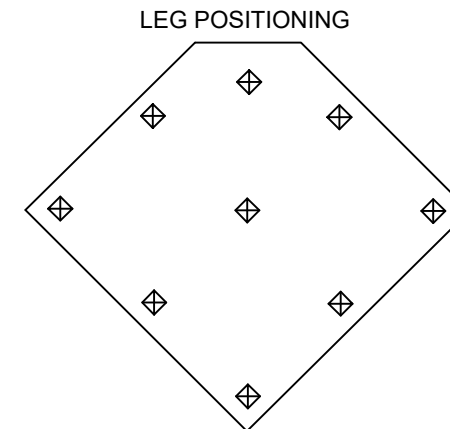

Eclipse 900 Corner Entry

- Reinforced to accept mixer and riser rail.
- Pre-drilled for fixing.
- White gel coat finish.
- Supplied with adjustable leg kit (90-130mm).
- Supplied with 16No. M5x25mm fixing bolts and nuts.
- 90mm waste and trap as standard.

Product Name: Eclipse Corner 900
Product Code: E9CE
Configuration: Two piece / Sectional
Material / Colour: GRP / White
Door Type / Finish: Corner / Chrome