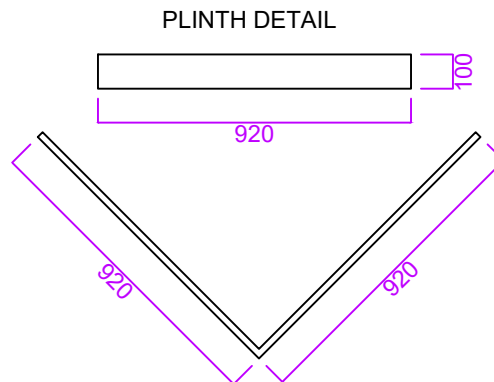

Eclipse 900 Corner Entry

- Reinforced to accept mixer and riser rail.
- Pre-drilled for fixing.
- White gel coat finish.
- Supplied with adjustable leg kit (90-130mm).
- Supplied with 16No. M5x25mm fixing bolts and nuts.
- 90mm waste and trap as standard.

Product Name: Eclipse Corner 900
Product Code: E9CE
Configuration: Two piece / Sectional
Material / Colour: GRP / White
Door Type / Finish: Corner / Chrome