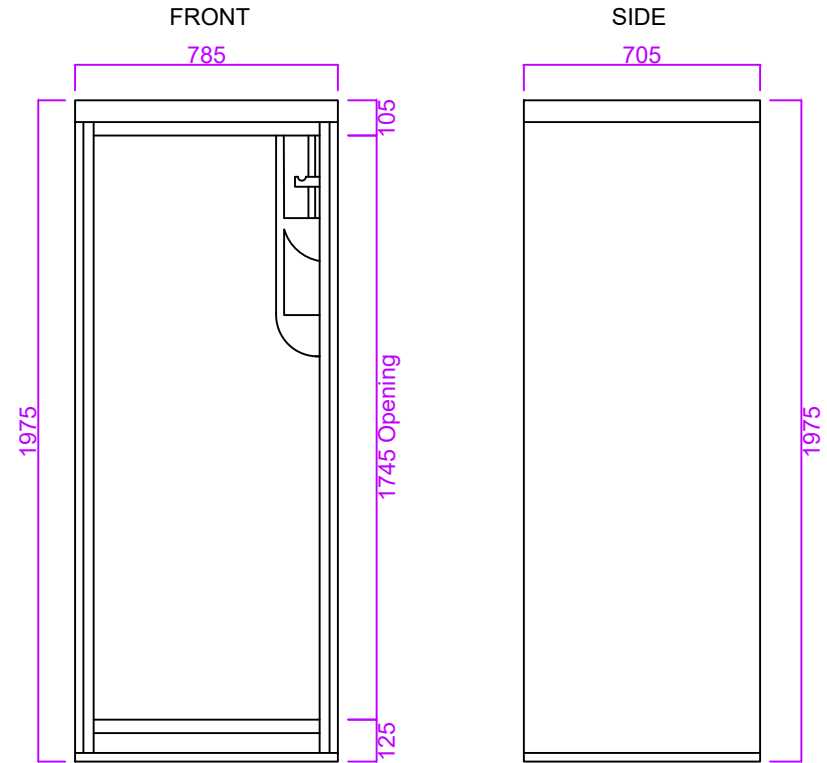

Kingston One Piece Curtain

- No assembly, arrives ready for installation.
- Integrated bottle shelf, riser rail and handset holder.
- White gel coat finish.
- Supplied with adjustable leg kit (90-130mm).
- 50mm waste and trap as standard.

LEG POSITIONING

Product Name: Kingston One Piece
Product Code: K8C
Configuration: One Piece / Whole
Material / Colour: GRP / White
Door Type / Finish: Curtain / White