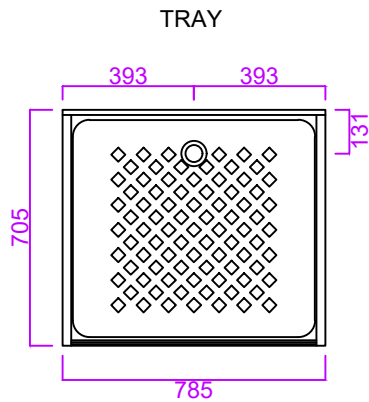

Kingston One Piece Curtain

- No assembly, arrives ready for installation.
- Integrated bottle shelf, riser rail and handset holder.
- White gel coat finish.
- Supplied with adjustable leg kit (90-130mm).
- 50mm waste and trap as standard.

LEG POSITIONING

Product Name: Kingston One Piece
Product Code: K8C
Configuration: One Piece / Whole
Material / Colour: GRP / White
Door Type / Finish: Curtain / White