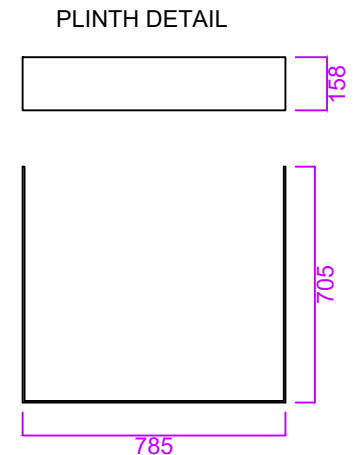

Kingston One Piece Curtain

- No assembly, arrives ready for installation.
- Integrated bottle shelf, riser rail and handset holder.
- White gel coat finish.
- Supplied with adjustable leg kit (90-130mm).
- 50mm waste and trap as standard.

LEG POSITIONING

Product Name: Kingston One Piece
Product Code: K8C
Configuration: One Piece / Whole
Material / Colour: GRP / White
Door Type / Finish: Curtain / White