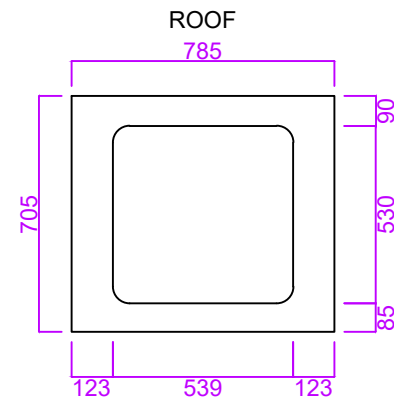

Kingston One Piece Curtain

- No assembly, arrives ready for installation.
- Integrated bottle shelf, riser rail and handset holder.
- White gel coat finish.
- Supplied with adjustable leg kit (90-130mm).
- 50mm waste and trap as standard.

LEG POSITIONING

Product Name: Kingston One Piece
Product Code: K8C
Configuration: One Piece / Whole
Material / Colour: GRP / White
Door Type / Finish: Curtain / White