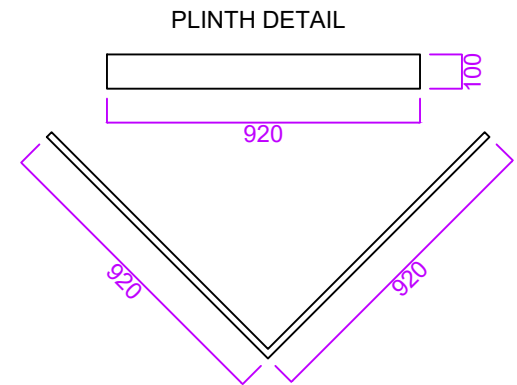

Eclipse 900 Bifold and Panel

- Reinforced to accept mixer and riser rail.
- Pre-drilled for fixing.
- White gel coat finish.
- Supplied with adjustable leg kit (90-130mm).
- Supplied with 16No. M5x25mm fixing bolts and nuts.
- 90mm waste and trap as standard.

Product Name: Eclipse Corner 900
Product Code: E9CBFP
Configuration: Two piece / Sectional
Material / Colour: GRP / White
Door Type / Finish: Bifold / Chrome