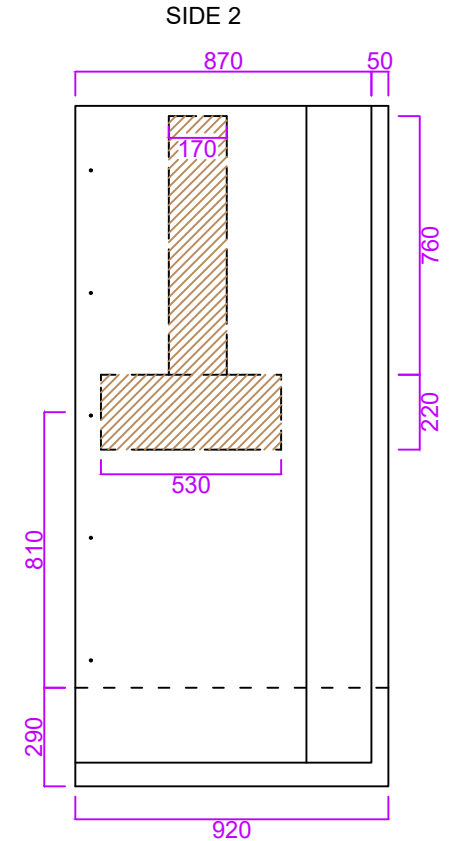

Eclipse 900 Bifold and Panel

- Reinforced to accept mixer and riser rail.
- Pre-drilled for fixing.
- White gel coat finish.
- Supplied with adjustable leg kit (90-130mm).
- Supplied with 16No. M5x25mm fixing bolts and nuts.
- 90mm waste and trap as standard.

Product Name: Eclipse Corner 900
Product Code: E9CBFP
Configuration: Two piece / Sectional
Material / Colour: GRP / White
Door Type / Finish: Bifold / Chrome