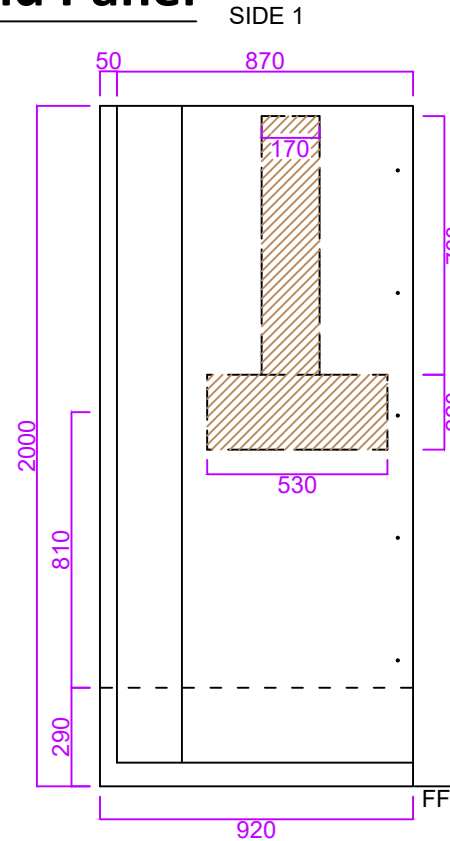

Eclipse 900 Bifold and Panel

- Reinforced to accept mixer and riser rail.
- Pre-drilled for fixing.
- White gel coat finish.
- Supplied with adjustable leg kit (90-130mm).
- Supplied with 16No. M5x25mm fixing bolts and nuts.
- 90mm waste and trap as standard.

Product Name: Eclipse Corner 900
Product Code: E9CBFP
Configuration: Two piece / Sectional
Material / Colour: GRP / White
Door Type / Finish: Bifold / Chrome