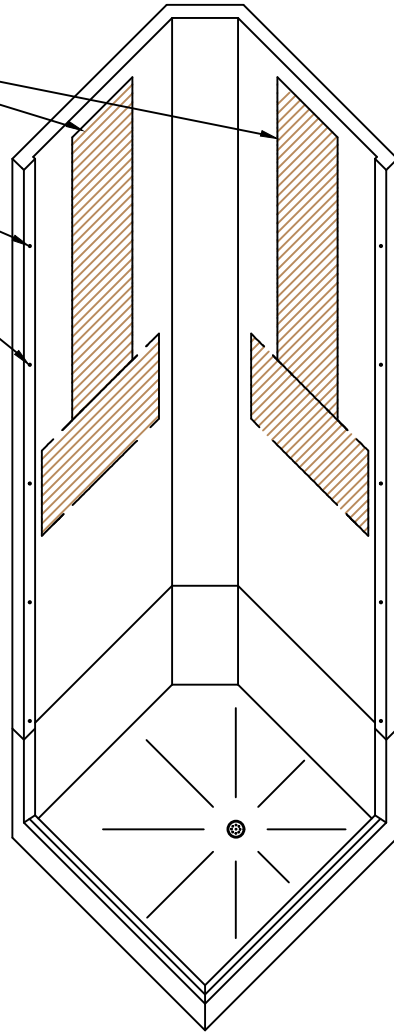

Eclipse 900 Bifold and Panel

- Reinforced to accept mixer and riser rail.
- Pre-drilled for fixing.
- White gel coat finish.
- Supplied with adjustable leg kit (90-130mm).
- Supplied with 16No. M5x25mm fixing bolts and nuts.
- 90mm waste and trap as standard.

Product Name: Eclipse Corner 900
Product Code: E9CBFP
Configuration: Two piece / Sectional
Material / Colour: GRP / White
Door Type / Finish: Bifold / Chrome