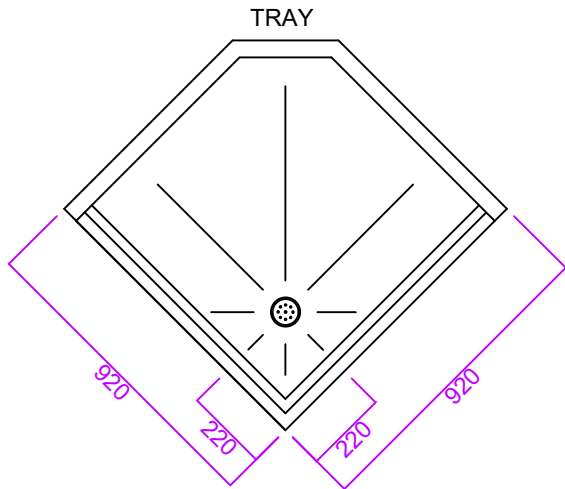

Eclipse 900 Bifold and Panel

- Reinforced to accept mixer and riser rail.
- Pre-drilled for fixing.
- White gel coat finish.
- Supplied with adjustable leg kit (90-130mm).
- Supplied with 16No. M5x25mm fixing bolts and nuts.
- 90mm waste and trap as standard.

Product Name: Eclipse Corner 900
Product Code: E9CBFP
Configuration: Two piece / Sectional
Material / Colour: GRP / White
Door Type / Finish: Bifold / Chrome