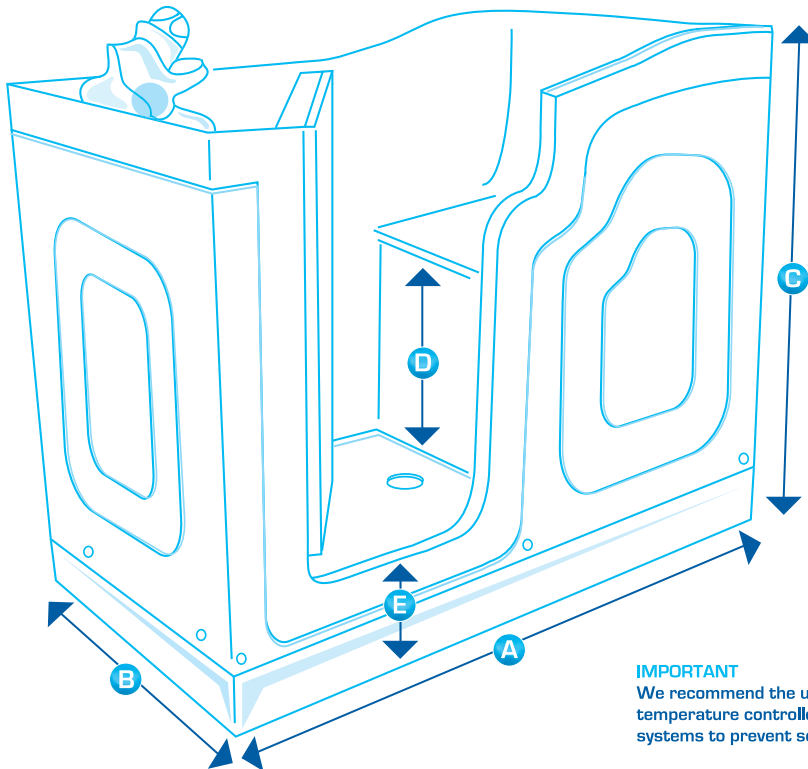

Low level entry and the profiled doorway allow easy and safe access. The moulded seat and backrest offer comfort and support whilst twin foot operated pop-up wastes provide simple faster emptying; these along with its leak-free inward opening door and non-slip floor ensure that you can enjoy your Solo walk-in bath with confidence.

It can transform an existing bathroom or create a new en-suite or bathroom facility with minimal disruption. Simple to install, pre-set and tested the Solo arrives ready for installation, leaving the enjoyment of a soak in the bath only minutes away.

Afford yourself
a little luxury . . .

Also available...

...Just add water!

Supplied with...

- Solo walk in bath (inc. 4 piece bath panel set)
- Thermostatic Bath & Shower mixer.
- Shower headset, hose & riser rail
- Bespoke 'Solo' curtain track and curtain (inc. ceiling supports & hooks)

IMPORTANT
We recommend the use of approved thermostatic temperature controlled tap or shower mixer systems to prevent scalding.

DIMENSIONS

A: LENGTH	1220mm	(48 inches)
B: WIDTH	660mm	(26 inches)
C: HEIGHT*	990mm	(39 inches)
D: SEAT HEIGHT	410mm	(16 inches)
E: ACCESS HEIGHT	230mm	(09 inches)