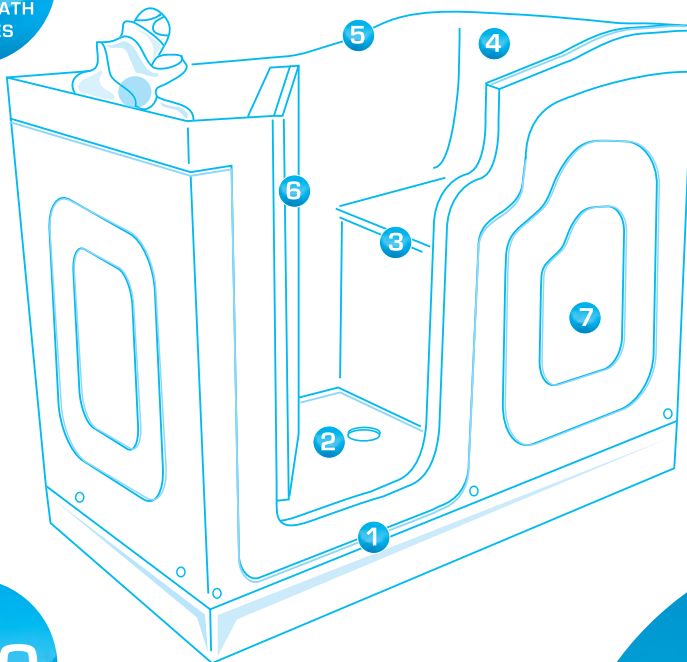

Low level entry and the profiled doorway allow easy and safe access. The moulded seat and backrest offer comfort and support whilst twin foot operated pop-up wastes provide simple faster emptying; these along with its leak-free inward opening door and non-slip floor ensure that you can enjoy your Solo walk-in bath with confidence.

It can transform an existing bathroom or create a new en-suite or bathroom facility with minimal disruption. Simple to install, pre-set and tested the Solo arrives ready for installation, leaving the enjoyment of a soak in the bath only minutes away.

PLEASE NOTE:

The Solo walk-in bath is supplied with two pop-up wastes and four bath panels.

**5 YEAR
GUARANTEE**

THE
SOLO
WALK IN BATH
FEATURES

- 1 Low level easy access
- 2 Twin foot operated Pop-up wastes
- 3 Moulded seat
- 4 Moulded back rest
- 5 Luxury high gloss finish
- 6 Leak free, easy operation door
- 7 4 piece bath panel set